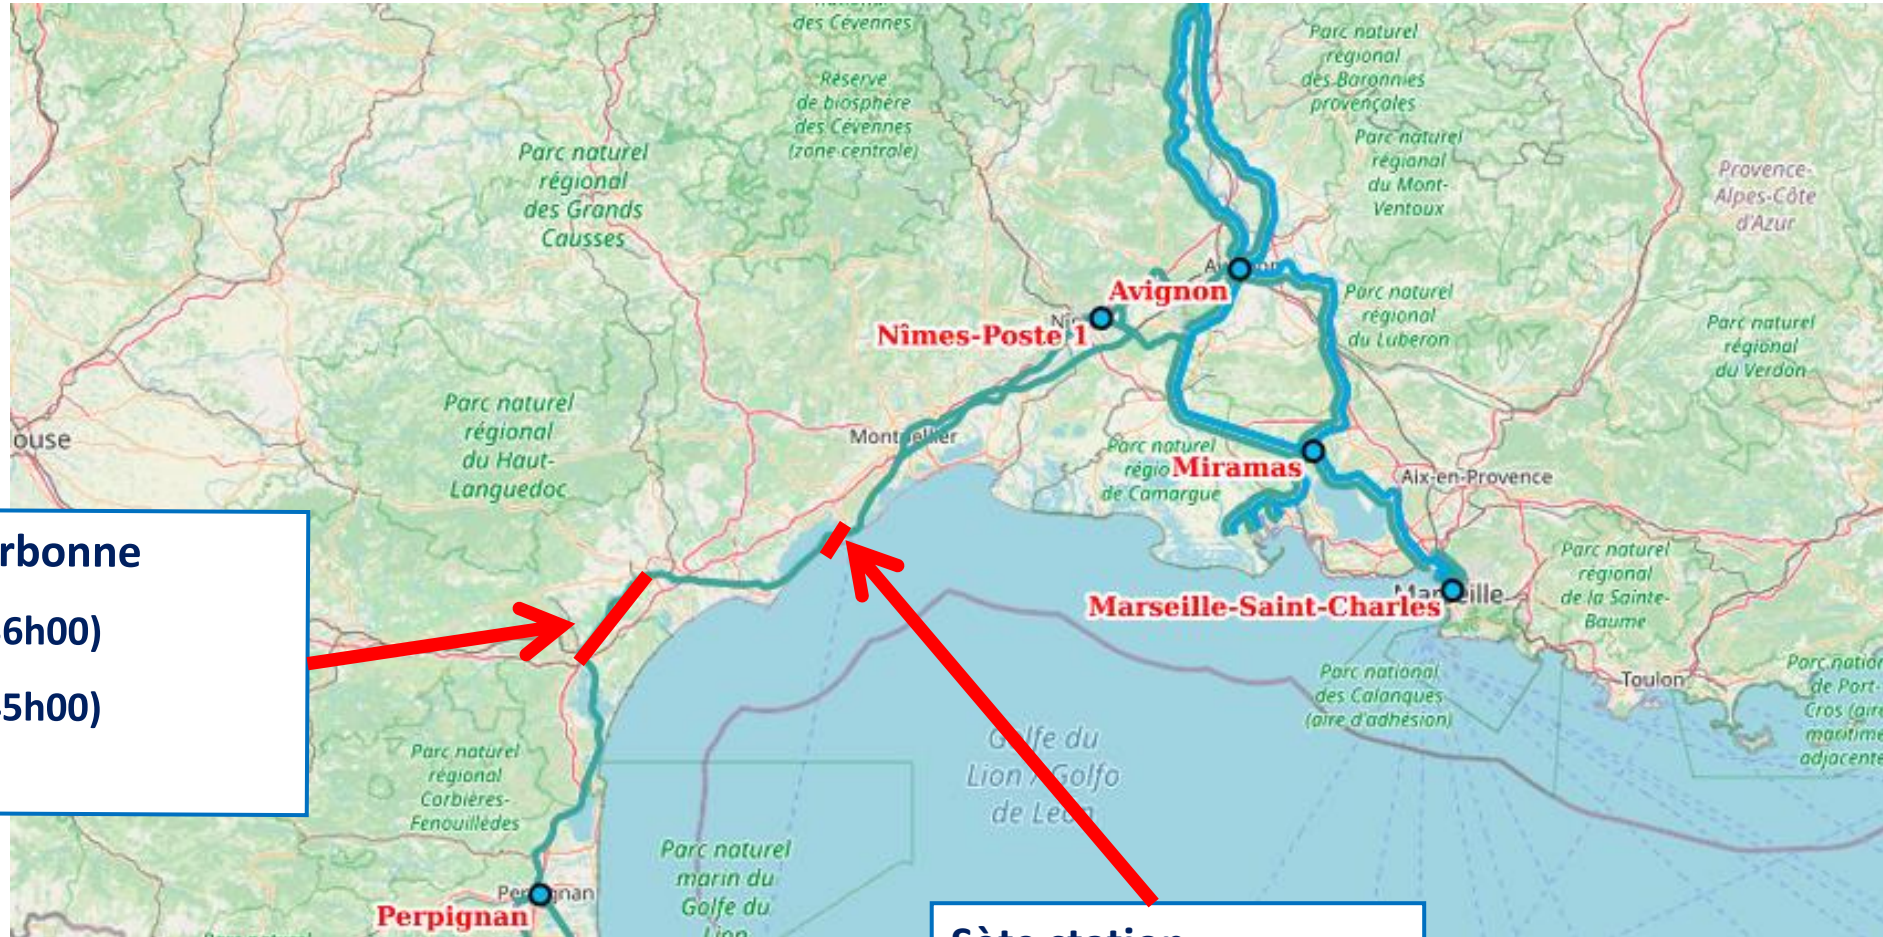

Main TCRs foreseen for 2023 in France (up date 01/2022)

Avignon-Perpignan

Montpellier-Narbonne
03/11 to 05/11 (36h00)
10/11 to 12/11 (45h00)
Total closure V1&2

Sète station
03/11 to 05/11 (48h00)
Total closure V1&2